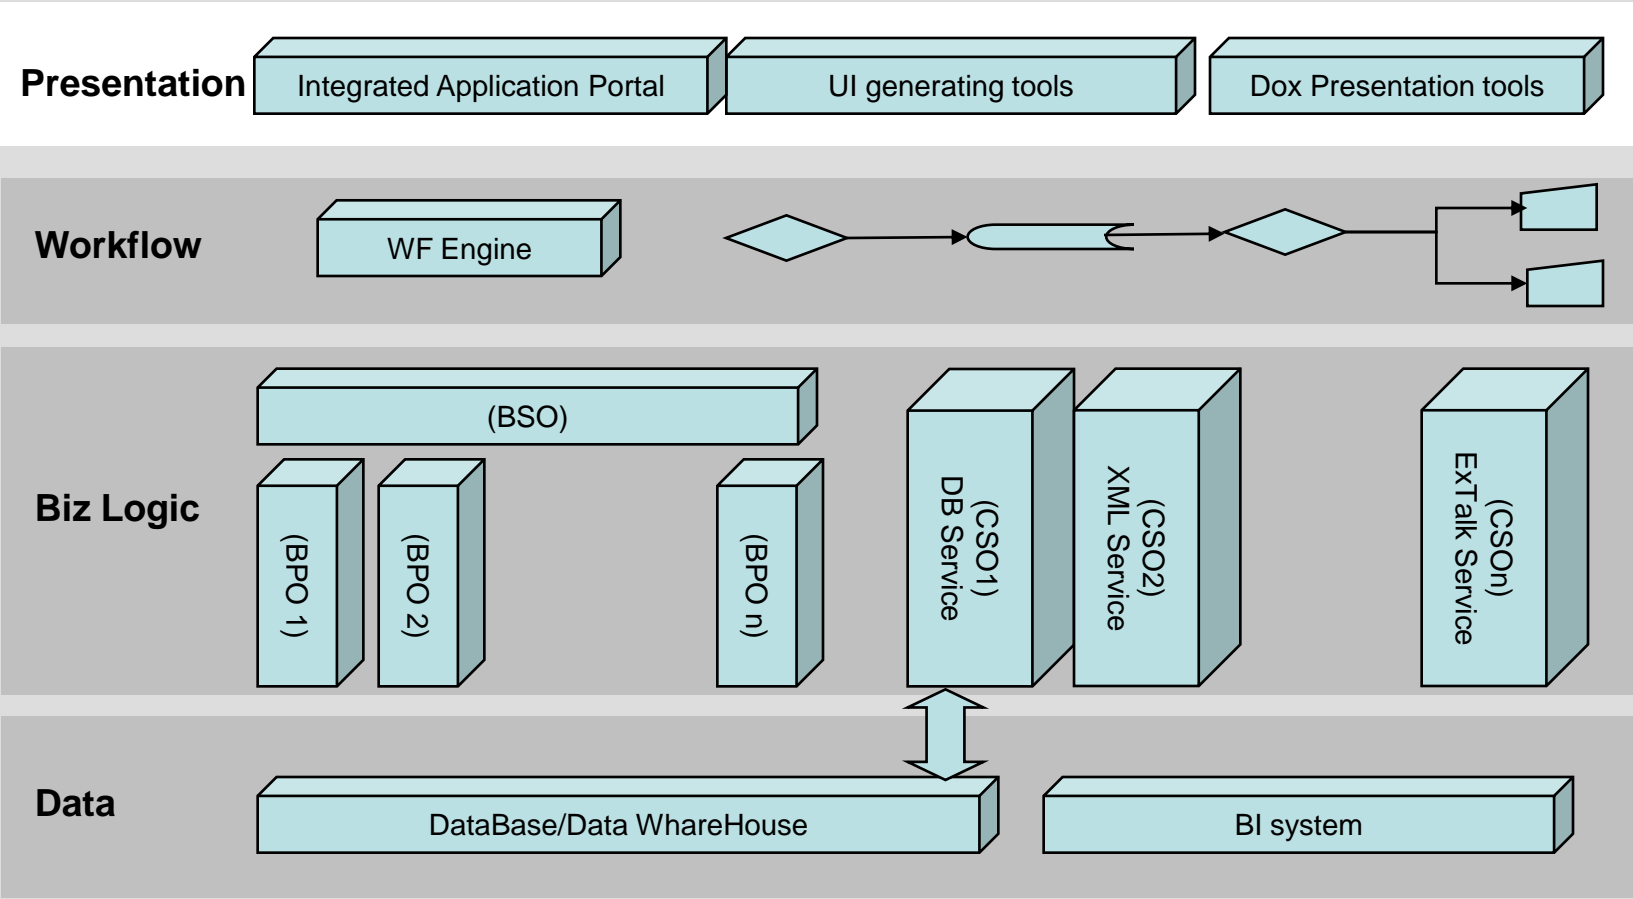

China eTrade Platform SW Architecture