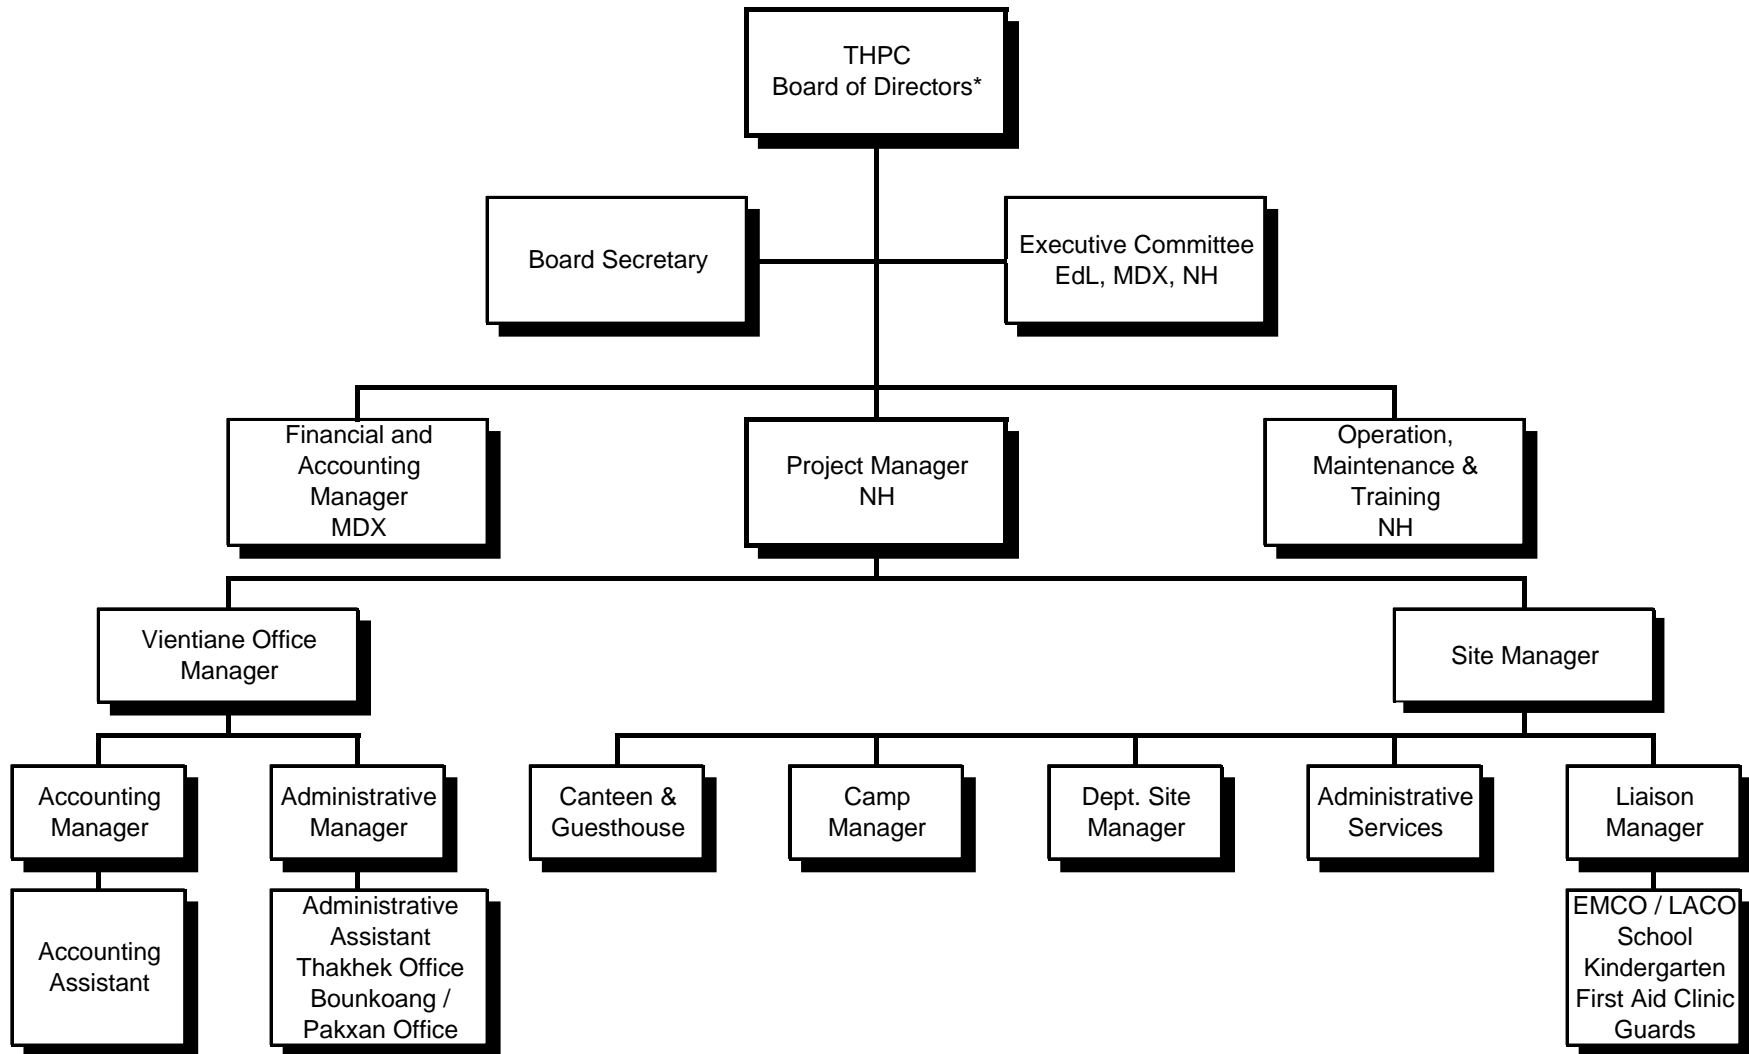

THEUN-HINBOUN POWER COMPANY (THPC) ORGANIZATION CHART

* During Construction Period up to 24 August 1997, thereafter General Manager
 EdL = Electricité du Laos, EMCO = Environmental Management Committee Office, LACO = Labor Committee Office, MDX = MDX Lao Public Company Ltd., NH = Nordic Hydropower AB.