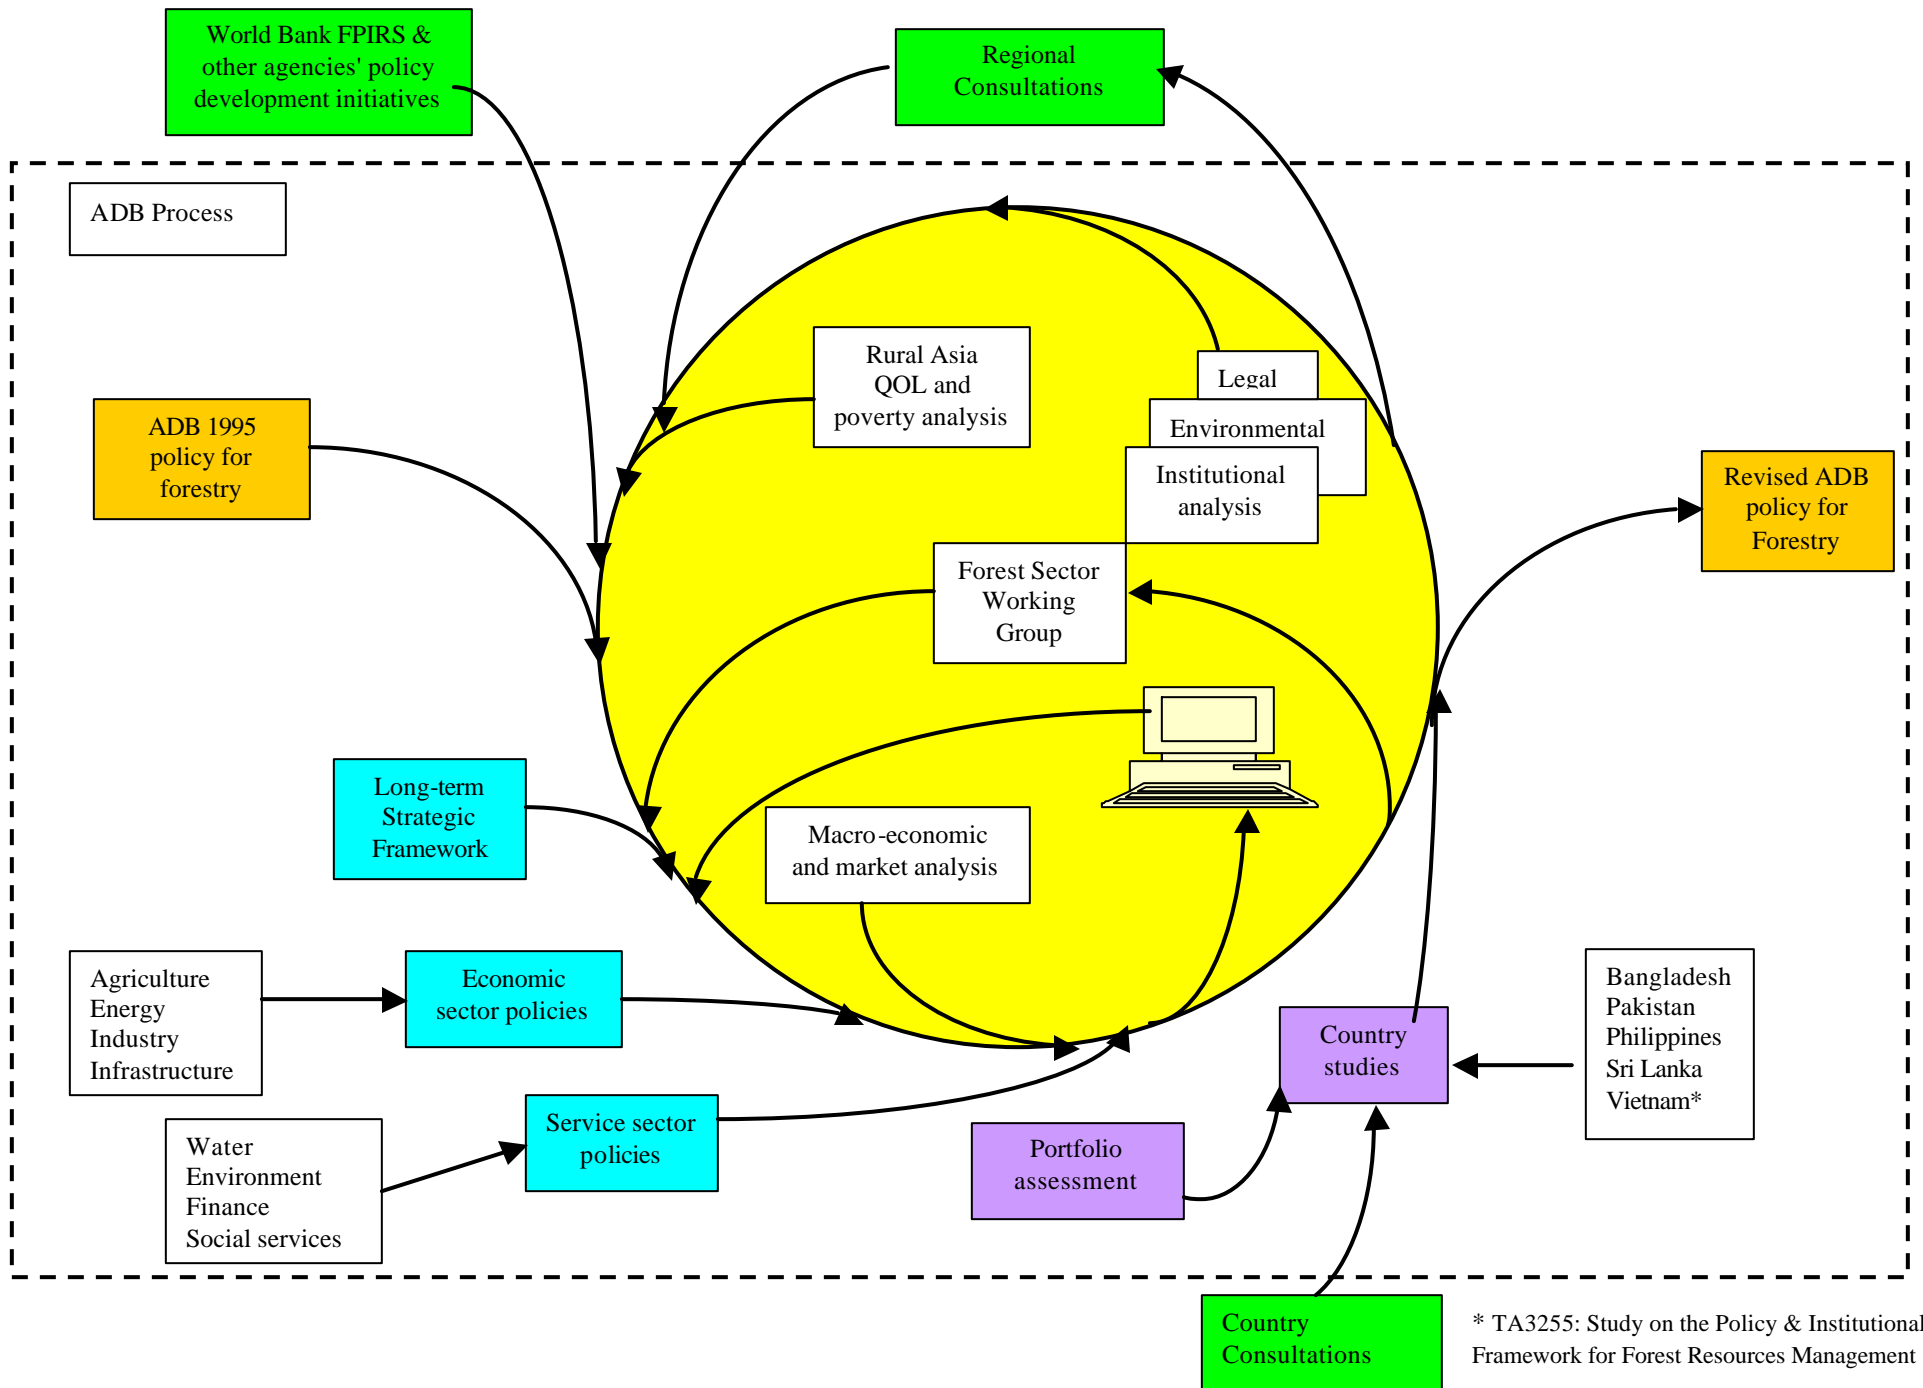

RETA 5900: REGIONAL STUDY ON FOREST POLICY AND INSTITUTIONAL REFORMS PROCESS CHART

* TA3255: Study on the Policy & Institutional Framework for Forest Resources Management